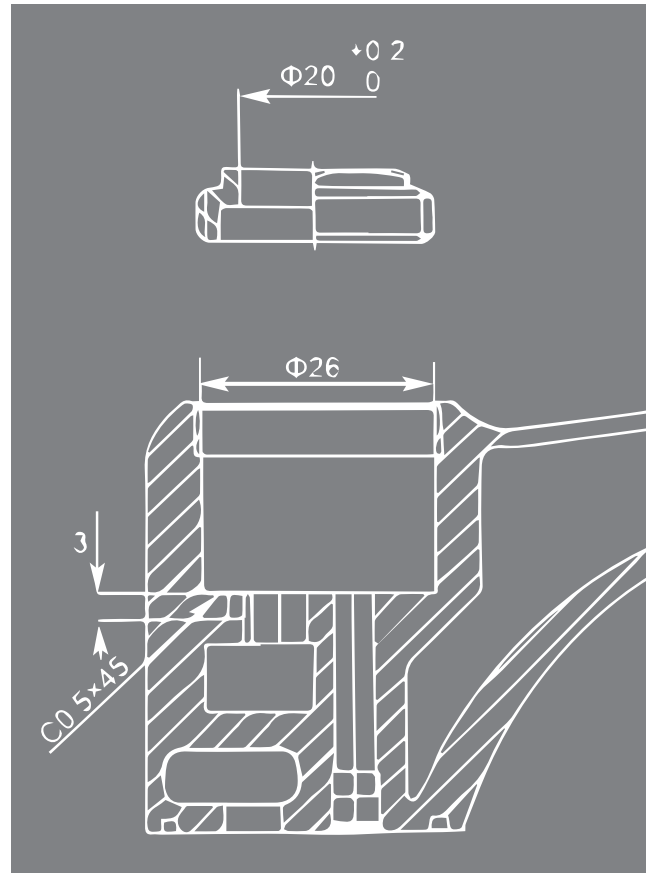

• **Control riguros al calității**

Cei aproape 5 ani de experiență în dezvoltarea brandului Dalet ne-au permis să testăm și să selectăm unități de producție și furnizori internaționali certificați, care să ofere garanția calității tehnice pentru fiecare serie de produse. În plus, avem alocat un controller pe calitate la fiecare dintre partenerii principali.

• **Rigorous Quality Control**

The 5 year-experience in the development of the Dalet brand allowed us to test and select production units and certified international suppliers, which offer the guarantee of technical quality for each series of products. Additionally, we have assigned a quality controller to each of our main partners.

• **Aliniere la standarde internaționale**

Toate produsele oferite de brand sunt realizate și certificate conform standardelor internaționale în domeniu. Fabrica proprie din Piatra Neamț respectă normativele internaționale privind producția de mobilier și ecologia (ISO 9001 și ISO 14001), iar toate piesele de import sunt agrementate conform cerințelor UE.

• **Alignment with International Standards**

All pieces offered by the brand are produced and certified according to international standards in the field. Our own factory in Piatra Neamț complies with international regulations on furniture production and ecology (ISO 9001 and ISO 14001), and all import products are approved according to EU requirements.