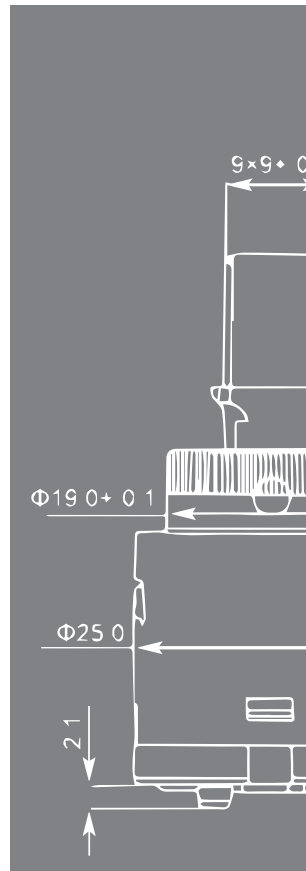

• **Control riguros al calității**

Cei aproape 5 ani de experiență în dezvoltarea brandului Dalet ne-au permis să testăm și să selectăm unități de producție și furnizori internaționali certificați, care să ofere garanția calității tehnice pentru fiecare serie de produse. În plus, avem alocat un controller pe calitate la fiecare dintre partenerii principali.

• **Rigorous Quality Control**

The 5 year-experience in the development of the Dalet brand allowed us to test and select production units and certified international suppliers, which offer the guarantee of technical quality for each series of products. Additionally, we have assigned a quality controller to each of our main partners.

• **Aliniere la standarde internaționale**

Toate produsele oferite de brand sunt realizate și certificate conform standardelor internaționale în domeniu. Fabrica proprie din Piatra Neamț respectă normativele internaționale privind producția de mobilier și ecologia (ISO 9001 și ISO 14001), iar toate piesele de import sunt agrementate conform cerințelor UE.

• **Alignment with International Standards**

All pieces offered by the brand are produced and certified according to international standards in the field. Our own factory in Piatra Neamț complies with international regulations on furniture production and ecology (ISO 9001 and ISO 14001), and all import products are approved according to EU requirements.

• **Calitate „made in Germany”**