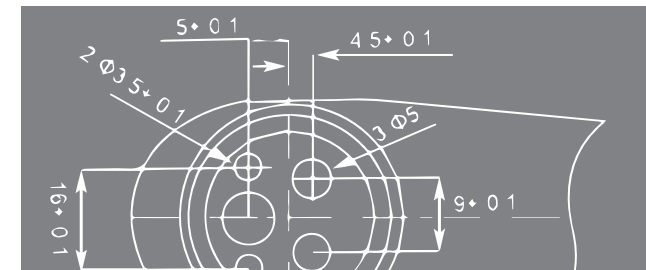

• **“Made in Germany” Quality**

Decisive differences of the mixer tap endurance are given by the components of the mixer taps and, in particular, by the quality of the cartridge used to adjust the water flow. DALET opted for the use of „Made in Germany” cartridges. Thus, qualitatively speaking, DALET mixer taps rise to the standard of mixer taps produced by the major German mixer tap brands on our market.