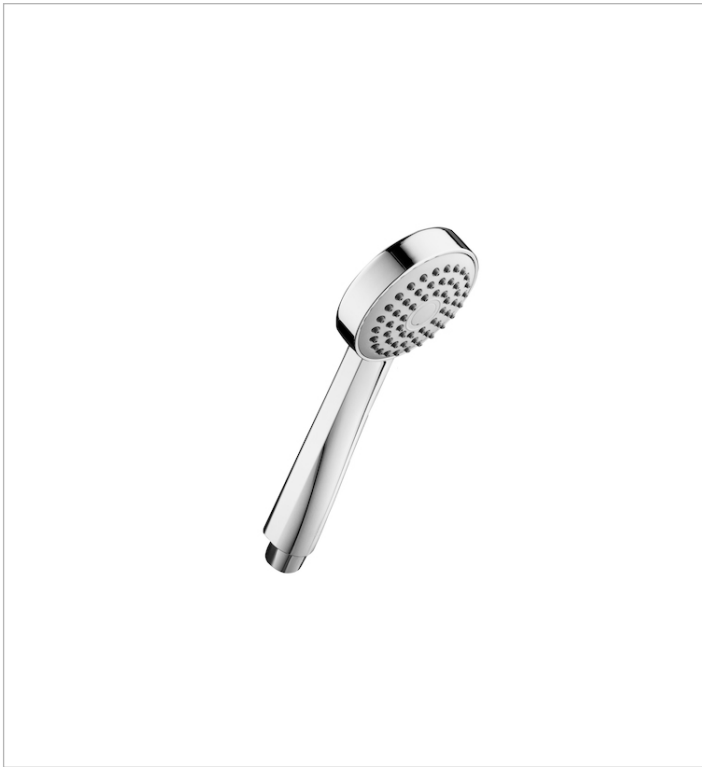

Shower kit with Stella 80/1 handshower, 700 mm slide bar with adjustable handshower bracket and flexible hose

Diameter (mm): 80

Finish: Chrome

Flexible hose included

Number of functions: 1

Shape: Circular

Slide bar included

Wall bracket included

Inspired by basic nature elements, this collection presents an aesthetic based on simple, pure and contemporary lines while offering a wide range of solutions.

80/1. Handshower with Rain function

Diameter (mm): 80
 Finish: Chrome
 Number of functions: 1
 Shape: Circular

Inspired by basic nature elements, this collection presents an aesthetic based on simple, pure and contemporary lines while offering a wide range of solutions.

Technical drawings

700 mm shower slide bar with adjustable handshower bracket

Technical drawings

Inspired by basic nature elements, this collection presents an aesthetic based on simple, pure and contemporary lines while offering a wide range of solutions.