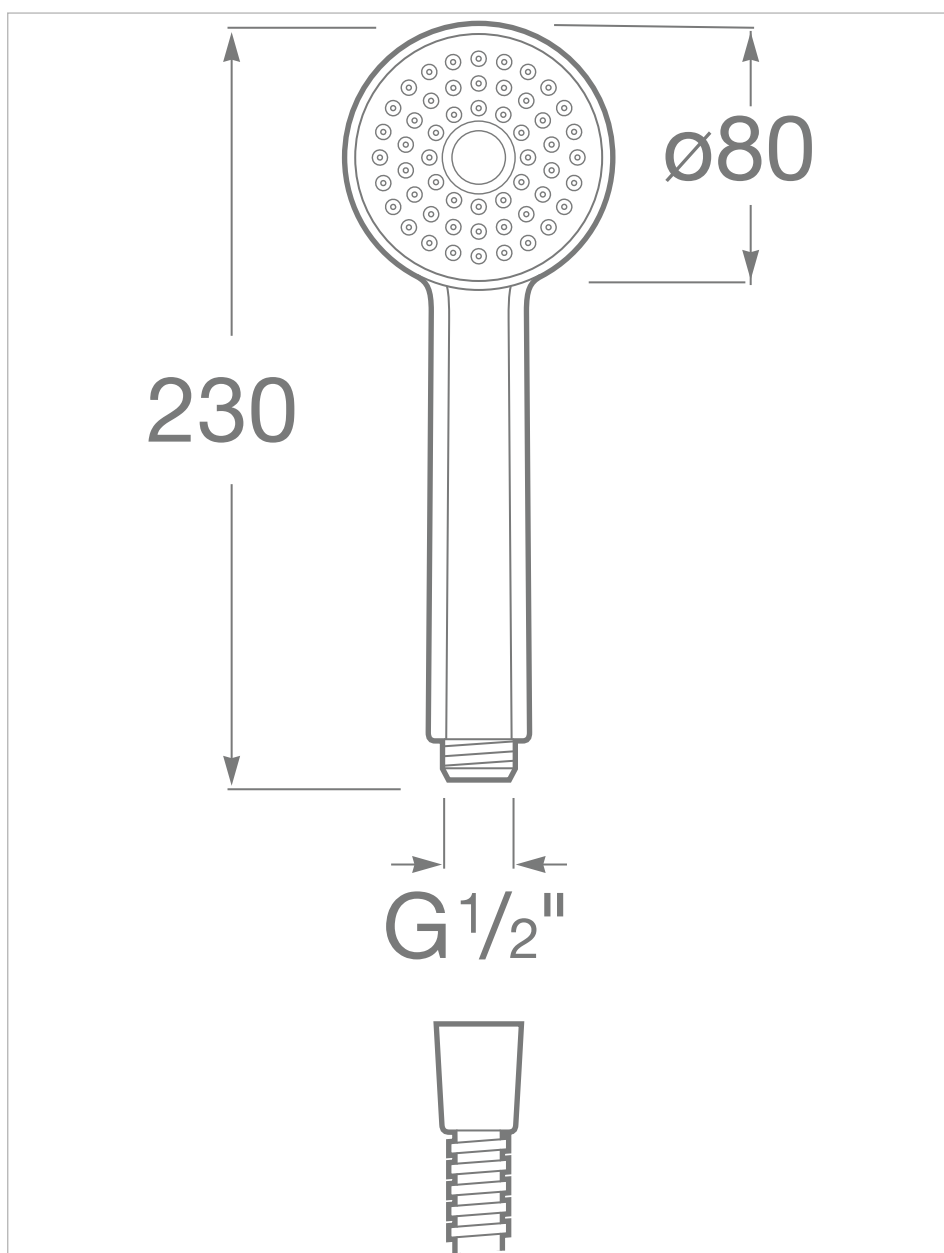

Shower kit with Stella 80/1 handshower, 700 mm slide bar with adjustable handshower bracket and flexible hose

Diameter (mm): 80

Finish: Chrome

Flexible hose included

Number of functions: 1

Shape: Circular

Slide bar included

Wall bracket included

Inspired by basic nature elements, this collection presents an aesthetic based on simple, pure and contemporary lines while offering a wide range of solutions.

80/1. Handshower with Rain function

Diameter (mm): 80
 Finish: Chrome
 Number of functions: 1
 Shape: Circular

Inspired by basic nature elements, this collection presents an aesthetic based on simple, pure and contemporary lines while offering a wide range of solutions.

Technical drawings

700 mm shower slide bar with adjustable handshower bracket

Technical drawings

Inspired by basic nature elements, this collection presents an aesthetic based on simple, pure and contemporary lines while offering a wide range of solutions.