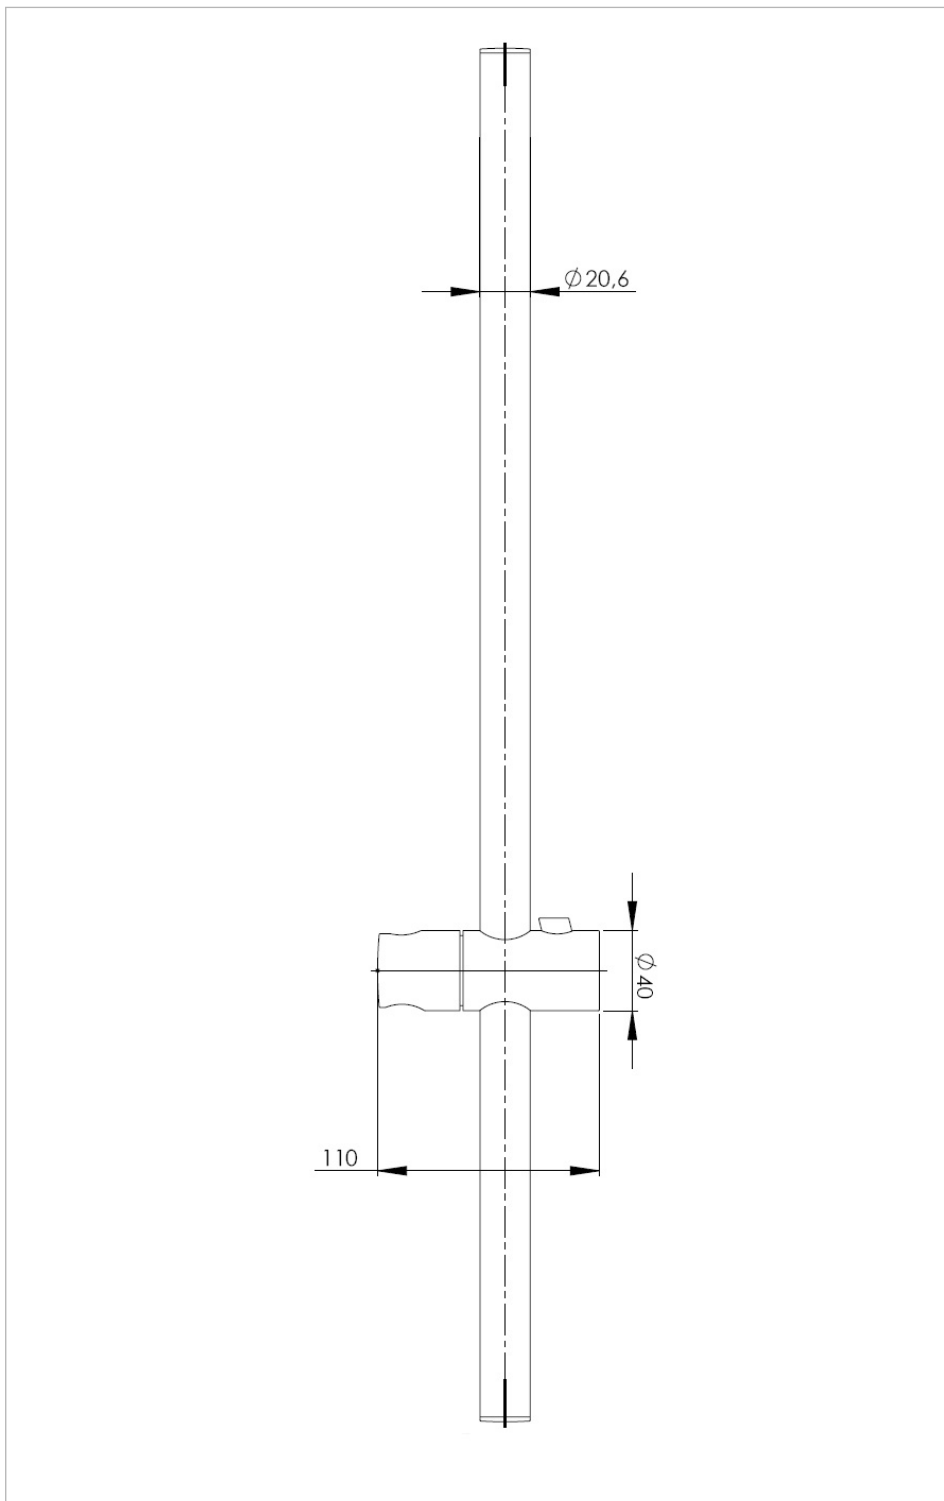

Shower kit with Stella 80/1 handshower, 700 mm slide bar with adjustable handshower bracket and flexible hose

Diameter (mm): 80

Finish: Chrome

Flexible hose included

Number of functions: 1

Shape: Circular

Slide bar included

Diameter (mm): 80
 Finish: Chrome
 Number of functions: 1
 Shape: Circular

Inspired by basic nature elements, this collection presents an aesthetic based on simple, pure and contemporary lines while offering a wide range of solutions.

Technical drawings

700 mm shower slide bar with adjustable handshower bracket

Technical drawings

Inspired by basic nature elements, this collection presents an aesthetic based on simple, pure and contemporary lines while offering a wide range of solutions.